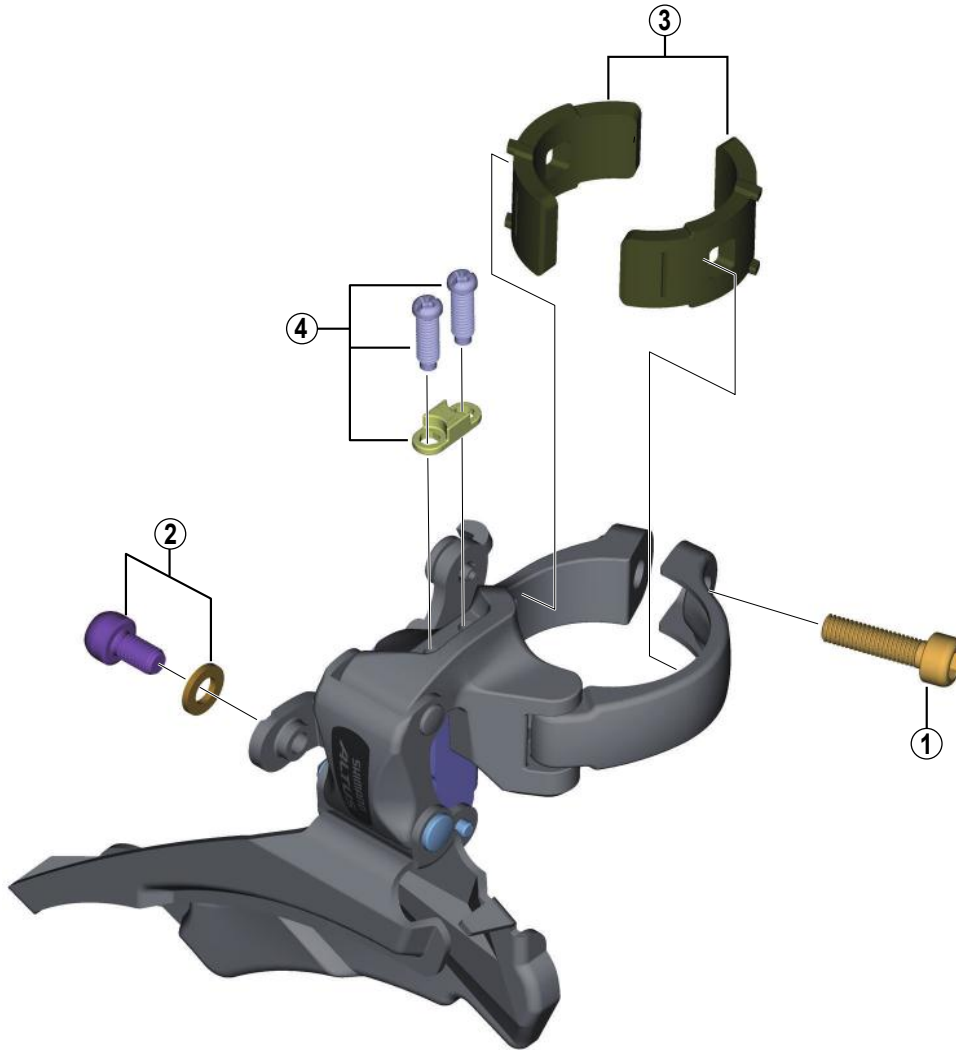

# ALTUS Front Derailleur FD-M313

FD-M371

ITEM NO.	SHIMANO CODE NO.	DESCRIPTION	INTERCHANGEABILITY
1	<b>Y59L19A00</b>	Clamp Bolt (M5 x 19.3)	A
2	<b>Y5KG98010</b>	Cable Fixing Plate & Bolt (M5 x 7)	A
3	<b>Y5MM98020</b>	Clamp Band Adapters for S-size / $\phi$ 28.6 mm (1-1/8")	A
	<b>Y5MM98030</b>	Clamp Band Adapters for M-size / $\phi$ 31.8 mm (1-1/4")	A
4	<b>Y5GU98030</b>	Stroke Adjust Screws (M4 x 12) & Plate	A

A: Same parts.

B: Parts are usable, but differ in materials, appearance, finish, size, etc.

Absence of mark indicates non-interchangeability.

Jun.-2014-3729  
© Shimano Inc. H

Specifications are subject to change without notice.